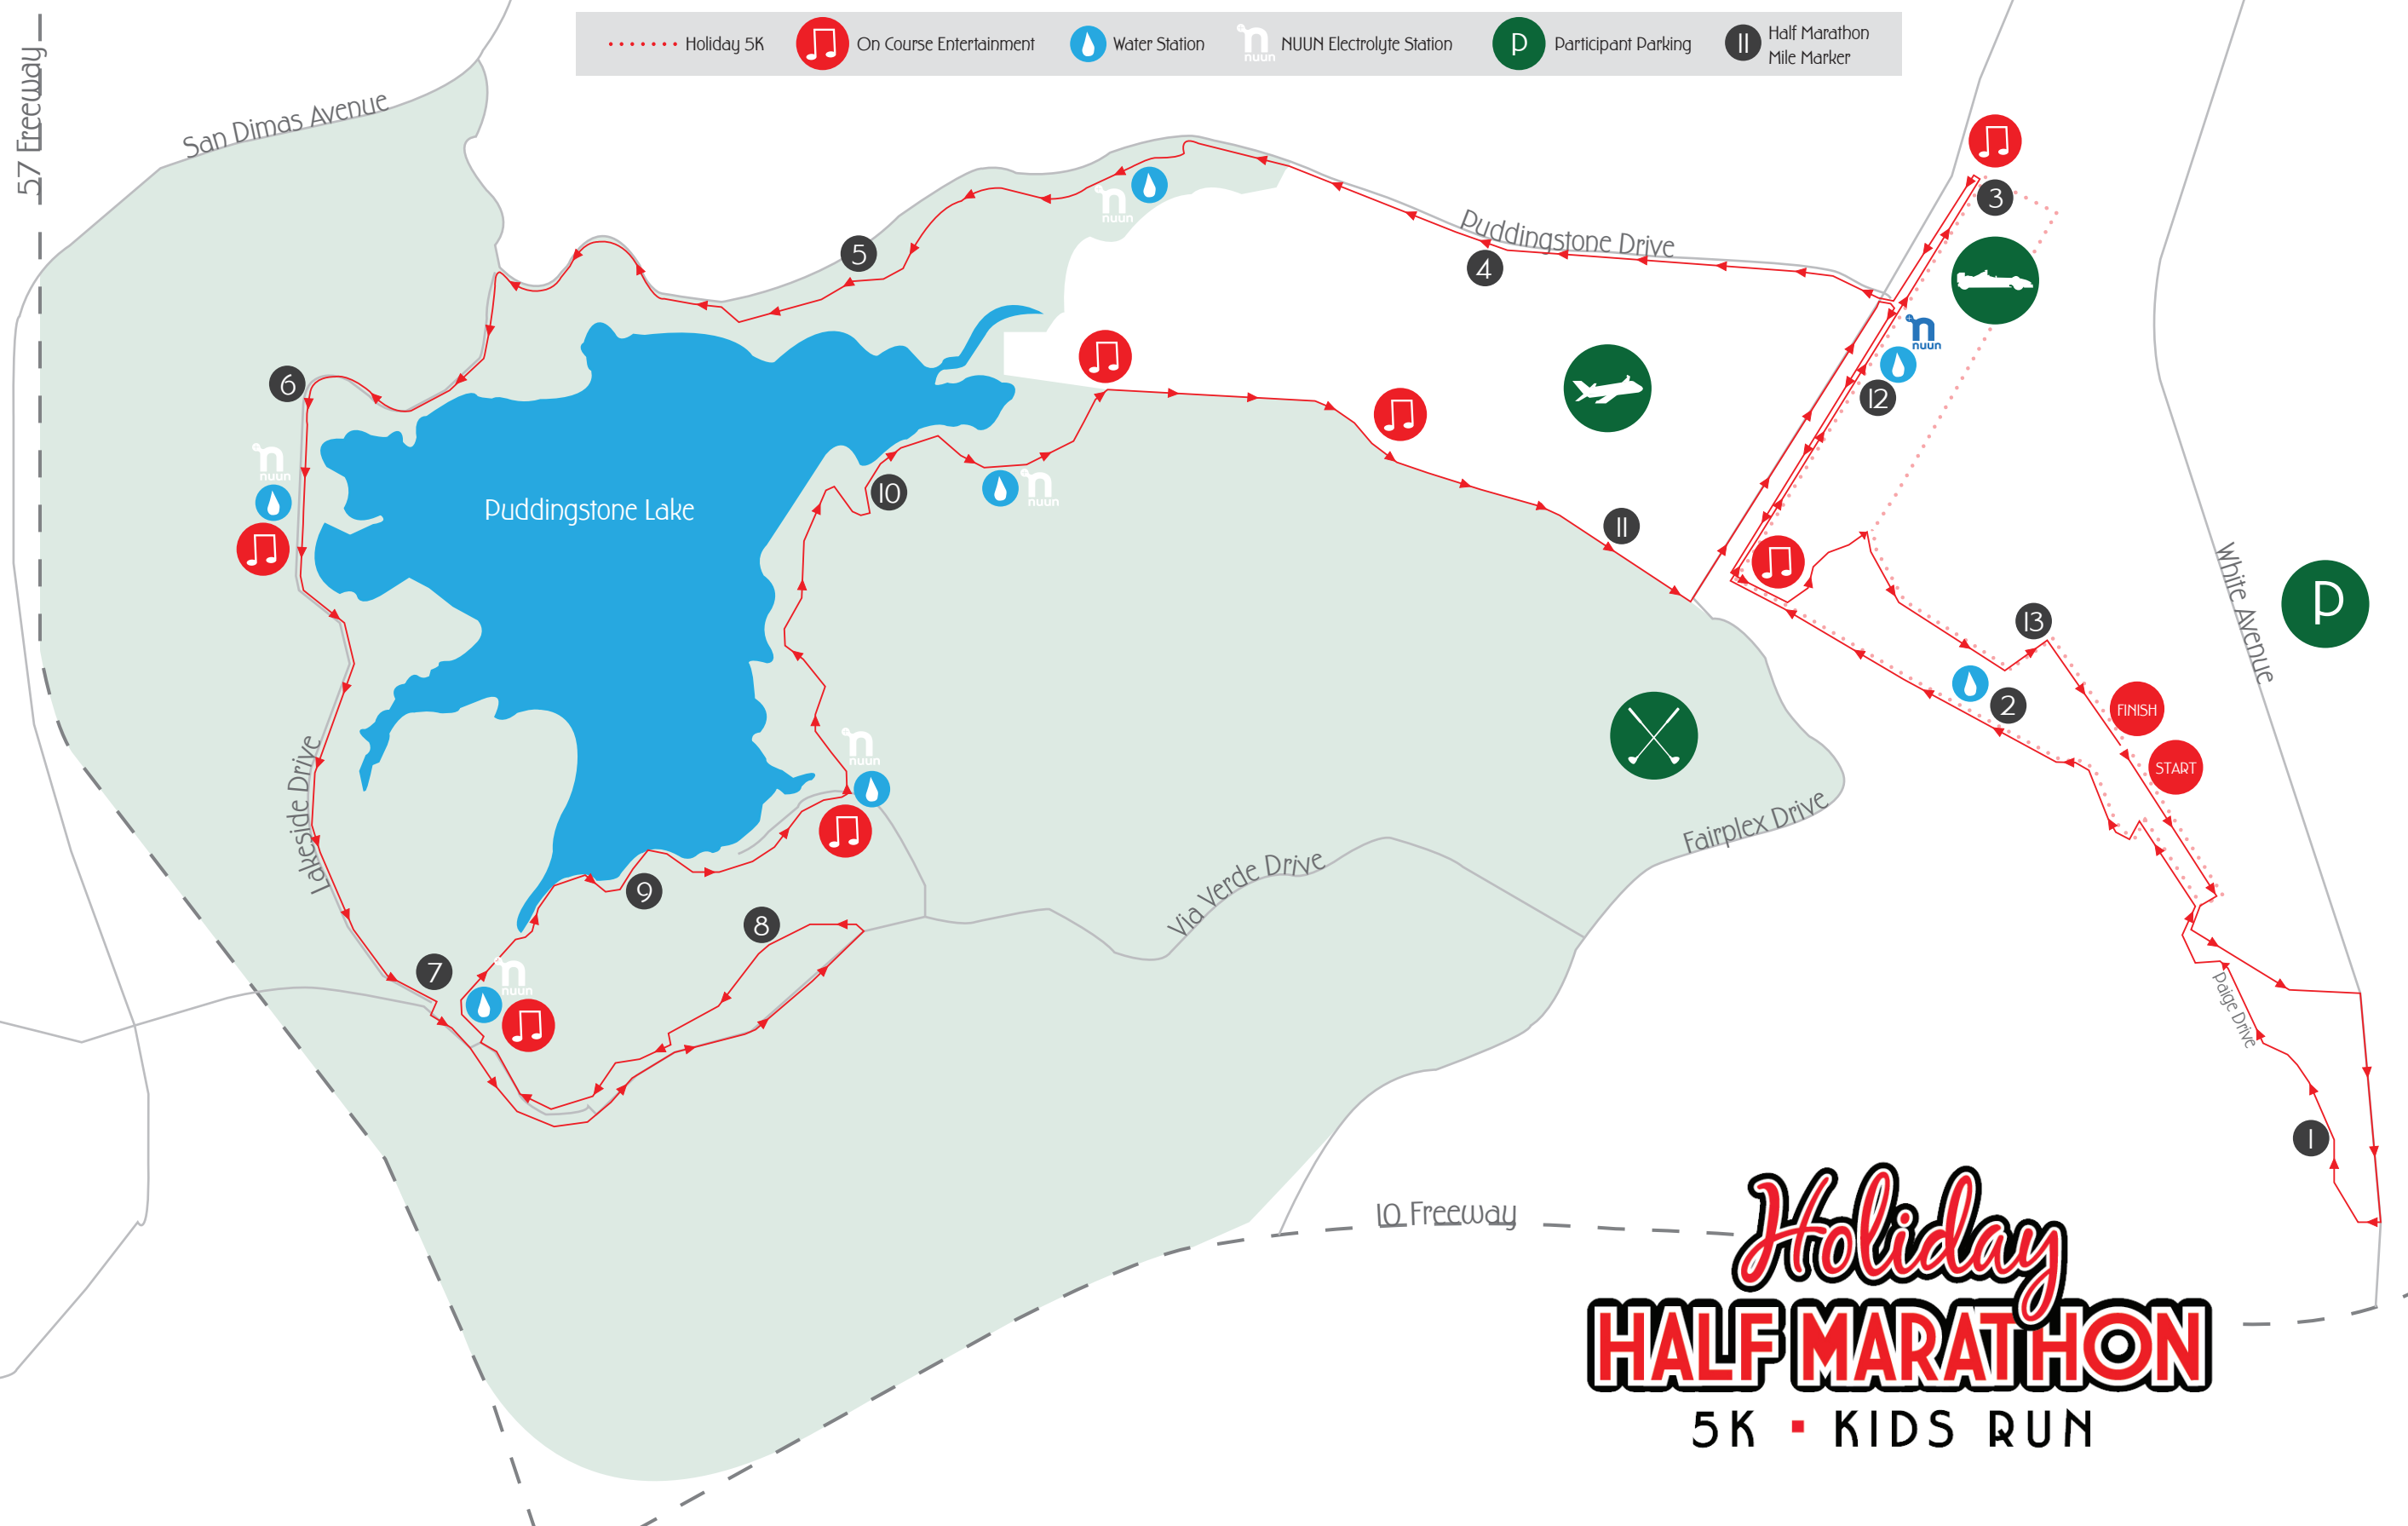

57 Freeway

San Dimas Avenue

- Holiday 5K
- On Course Entertainment
- Water Station
- NUUN Electrolyte Station
- Participant Parking
- Half Marathon Mile Marker

Holiday HALF MARATHON

5K • KIDS RUN

Elevation Profile

Highest Elevation: 1044 ft.

Total Elevation Gain: 762 ft.

Net Elevation Gain: 2 ft.