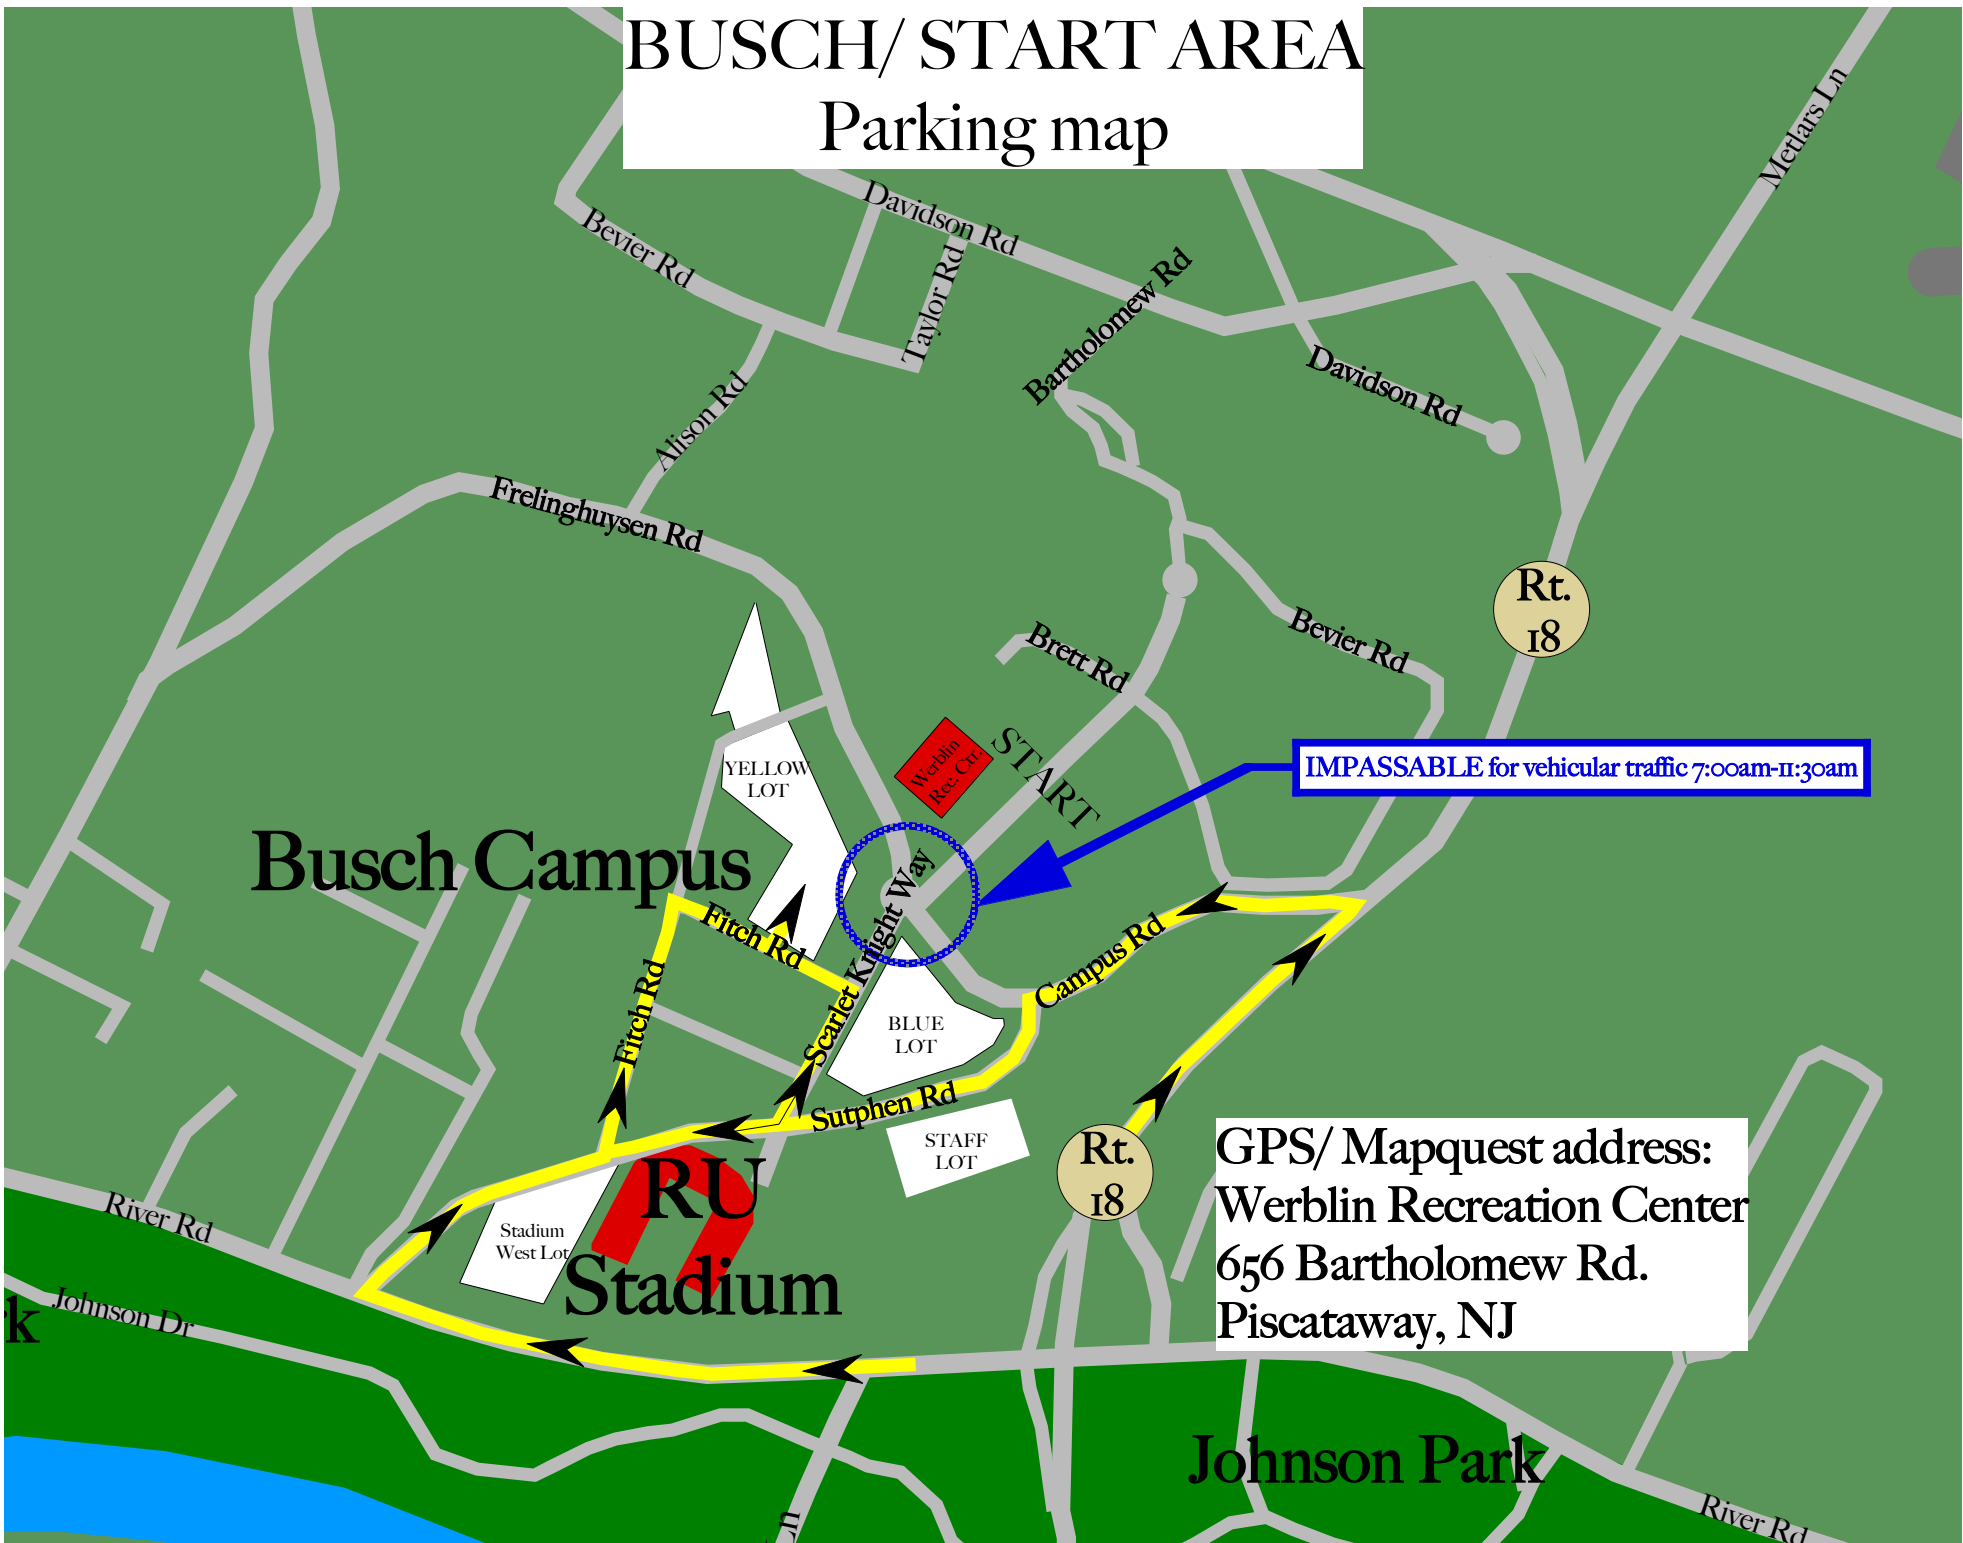

BUSCH/ START AREA

Parking map

IMPASSABLE for vehicular traffic 7:00am-11:30am

GPS/ Mapquest address:
Werblin Recreation Center
656 Bartholomew Rd.
Piscataway, NJ