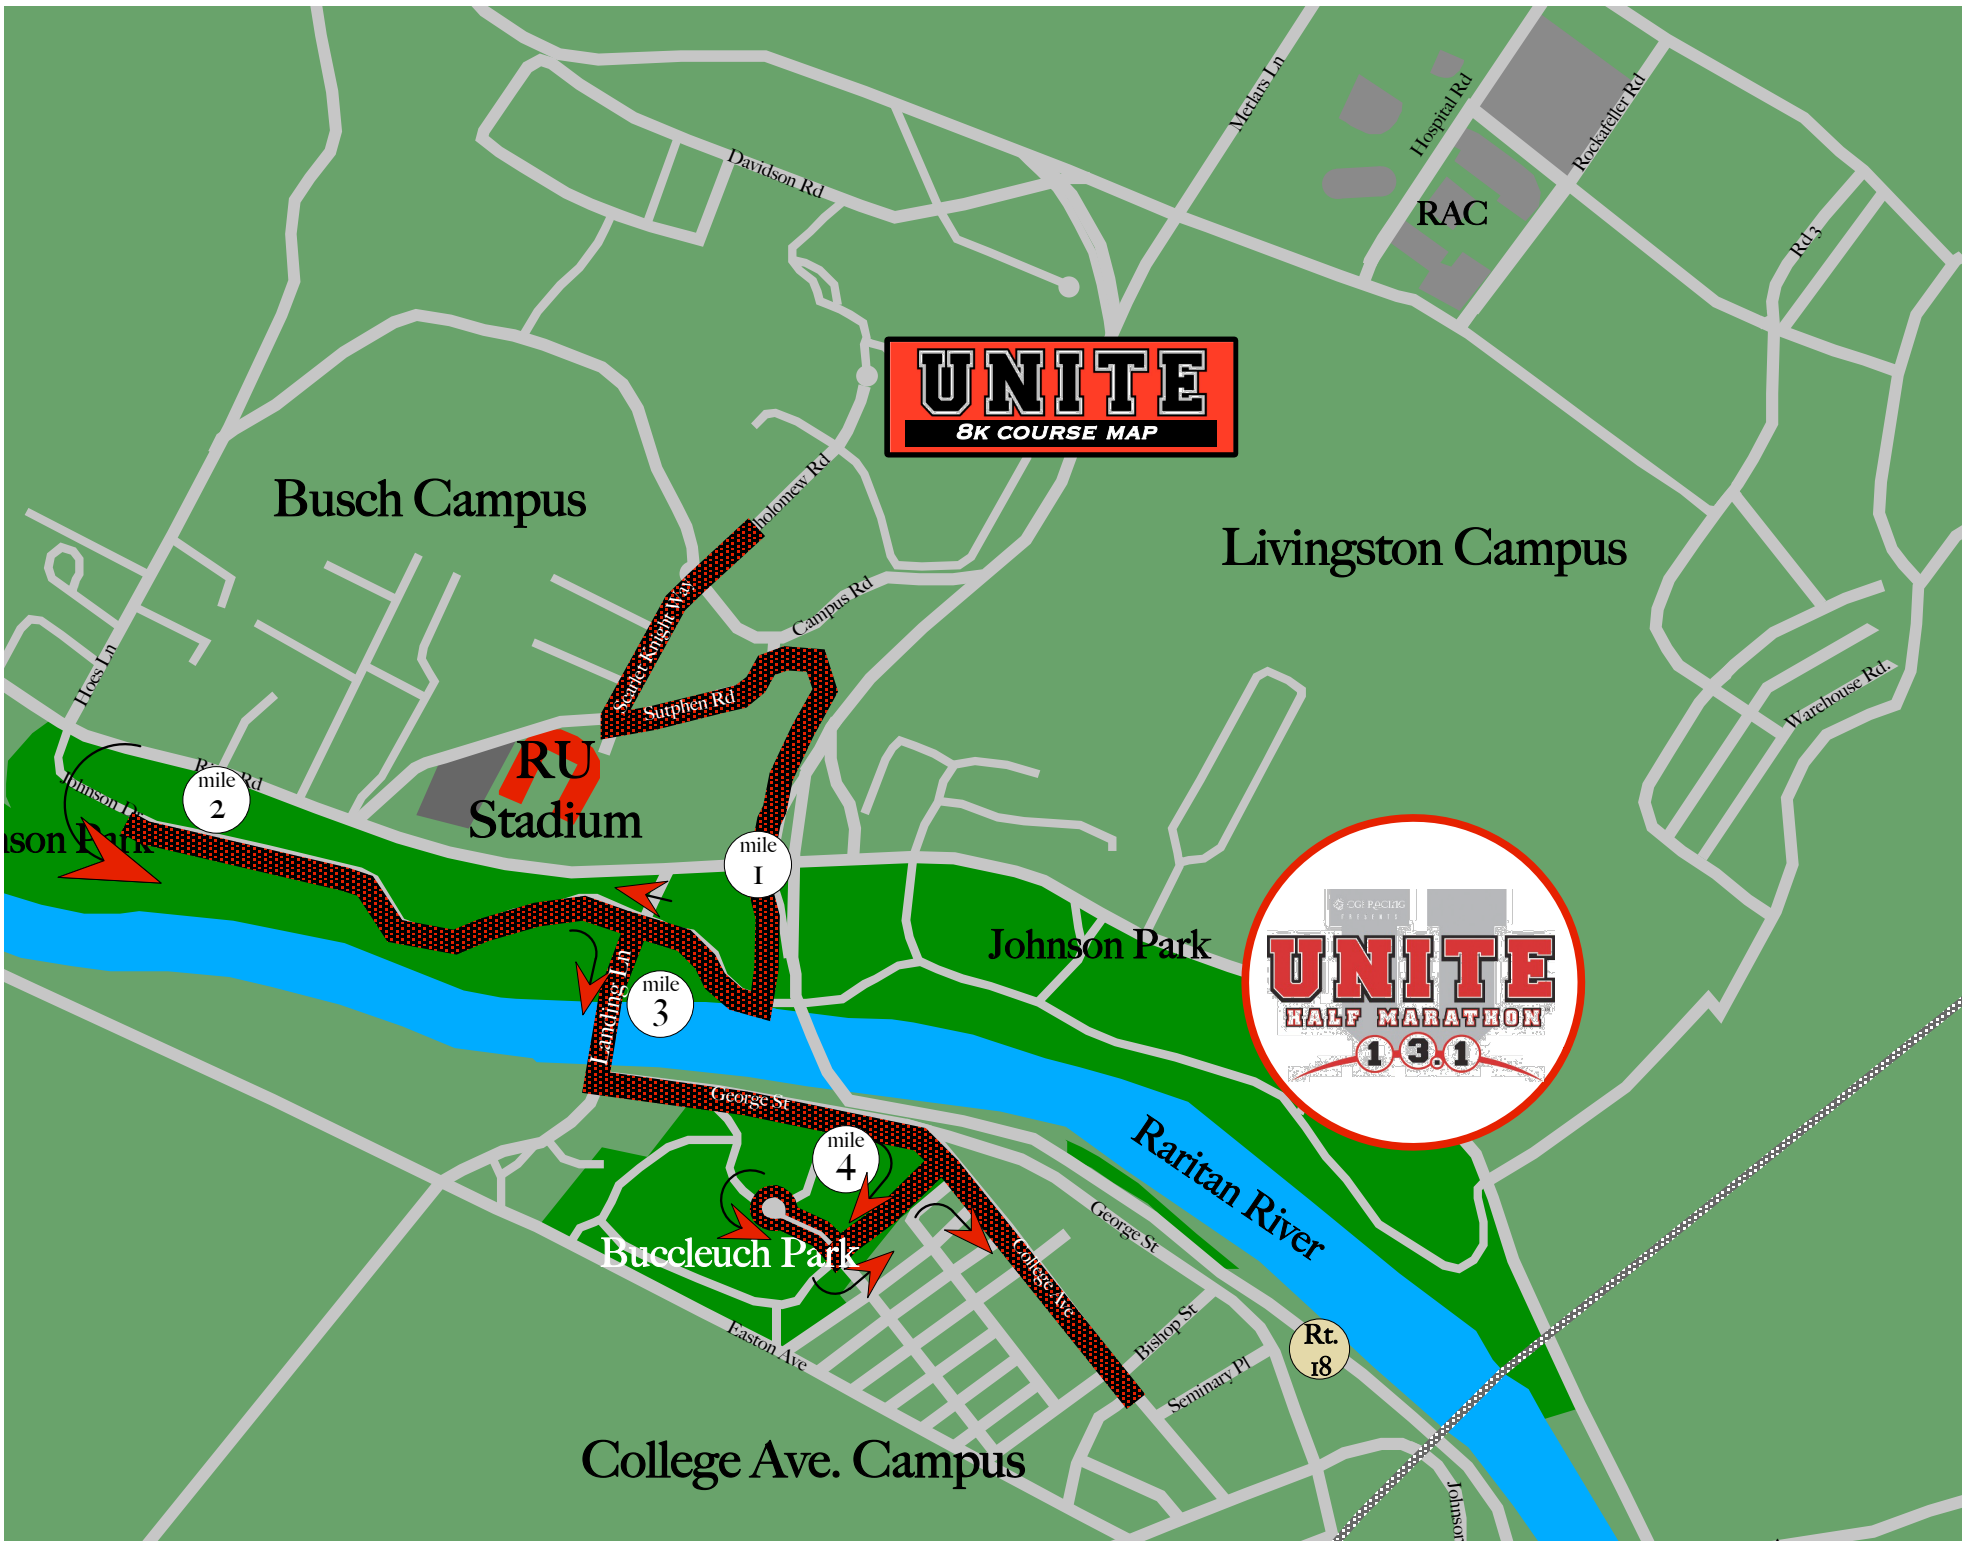

UNITE

8K COURSE MAP

Busch Campus

Livingston Campus

RU Stadium

Johnson Park

Buccleuch Park

College Ave. Campus

RAC

Rt. 18

mile 2

mile 1

mile 3

mile 4

Davidson Rd

Campus Rd

George St

George St

Bishop St

Seminary Pl

Surphen Rd

Surphen Rd

Landing Ln

College Ave

Easton Ave

Medars Ln

Hospital Rd

Rockefeller Rd

Rd 3

Warehouse Rd

Johnson