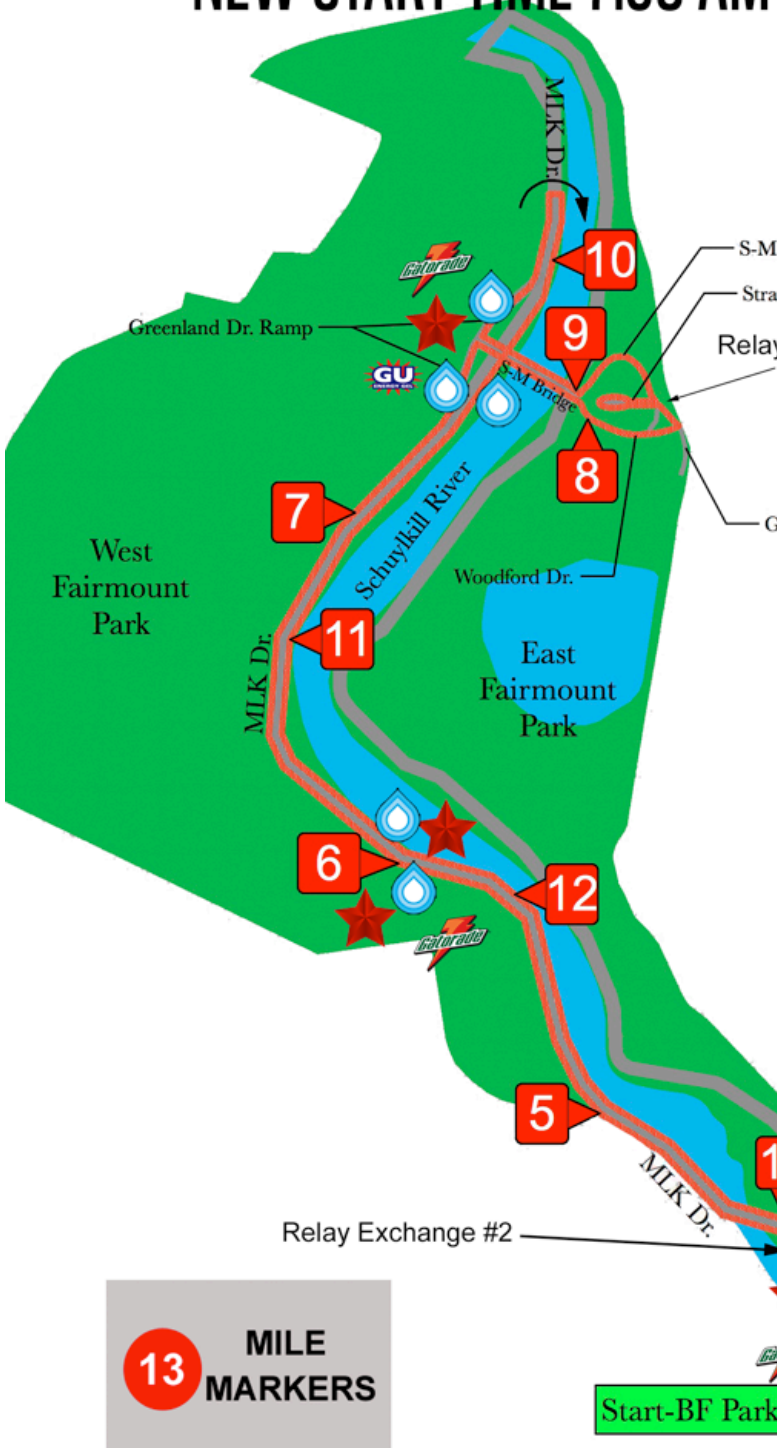

# NEW START TIME 7:30 AM

PHILADELPHIA  
**LOVE  
 RON**  
 HALF MARATHON

## Turn By Turn Directions

**Start** on Ben Franklin Pkwy 100' NW of 22<sup>nd</sup> St  
 B-F Pkwy to 16<sup>th</sup> St  
**RIGHT** onto 16<sup>th</sup> St  
**RIGHT** onto JFK Blvd  
**LEFT** onto 20<sup>th</sup> St  
**LEFT** onto Market St  
**LEFT** onto 15<sup>th</sup> St  
**RIGHT** onto JFK Blvd  
**RIGHT** onto Juniper St  
**LEFT** onto Market St  
**LEFT** onto 6<sup>th</sup> St  
**LEFT** onto Arch St  
**BEAR RIGHT** onto B-F Pkwy  
**HARD LEFT** at Binswanger Triangle (btwn Triangle and Eakin's Oval)  
**BEAR LEFT** onto MLK Dr Ramp onto MLK Dr  
**LEFT** onto Greenland Ramp  
**RIGHT** onto Strawberry Mansion Bridge  
**RIGHT** onto Woodford Dr (after Bridge)  
**LEFT** onto Greenland Dr  
**LEFT** toward Strawberry Mansion Building  
 Follow natural turn around  
**LEFT** onto S-M Bridge Dr  
**RIGHT** onto S-M Bridge  
**RIGHT** onto Greenland Ramp  
**LEFT** onto MLK Dr  
 U-TURN on MLK Dr  
**LEFT** at ramp to Phila Art Museum **Finish**

**13 MILE MARKERS**

**AID STATIONS**

**PORT A JOHNS**

Start-BF Parkway