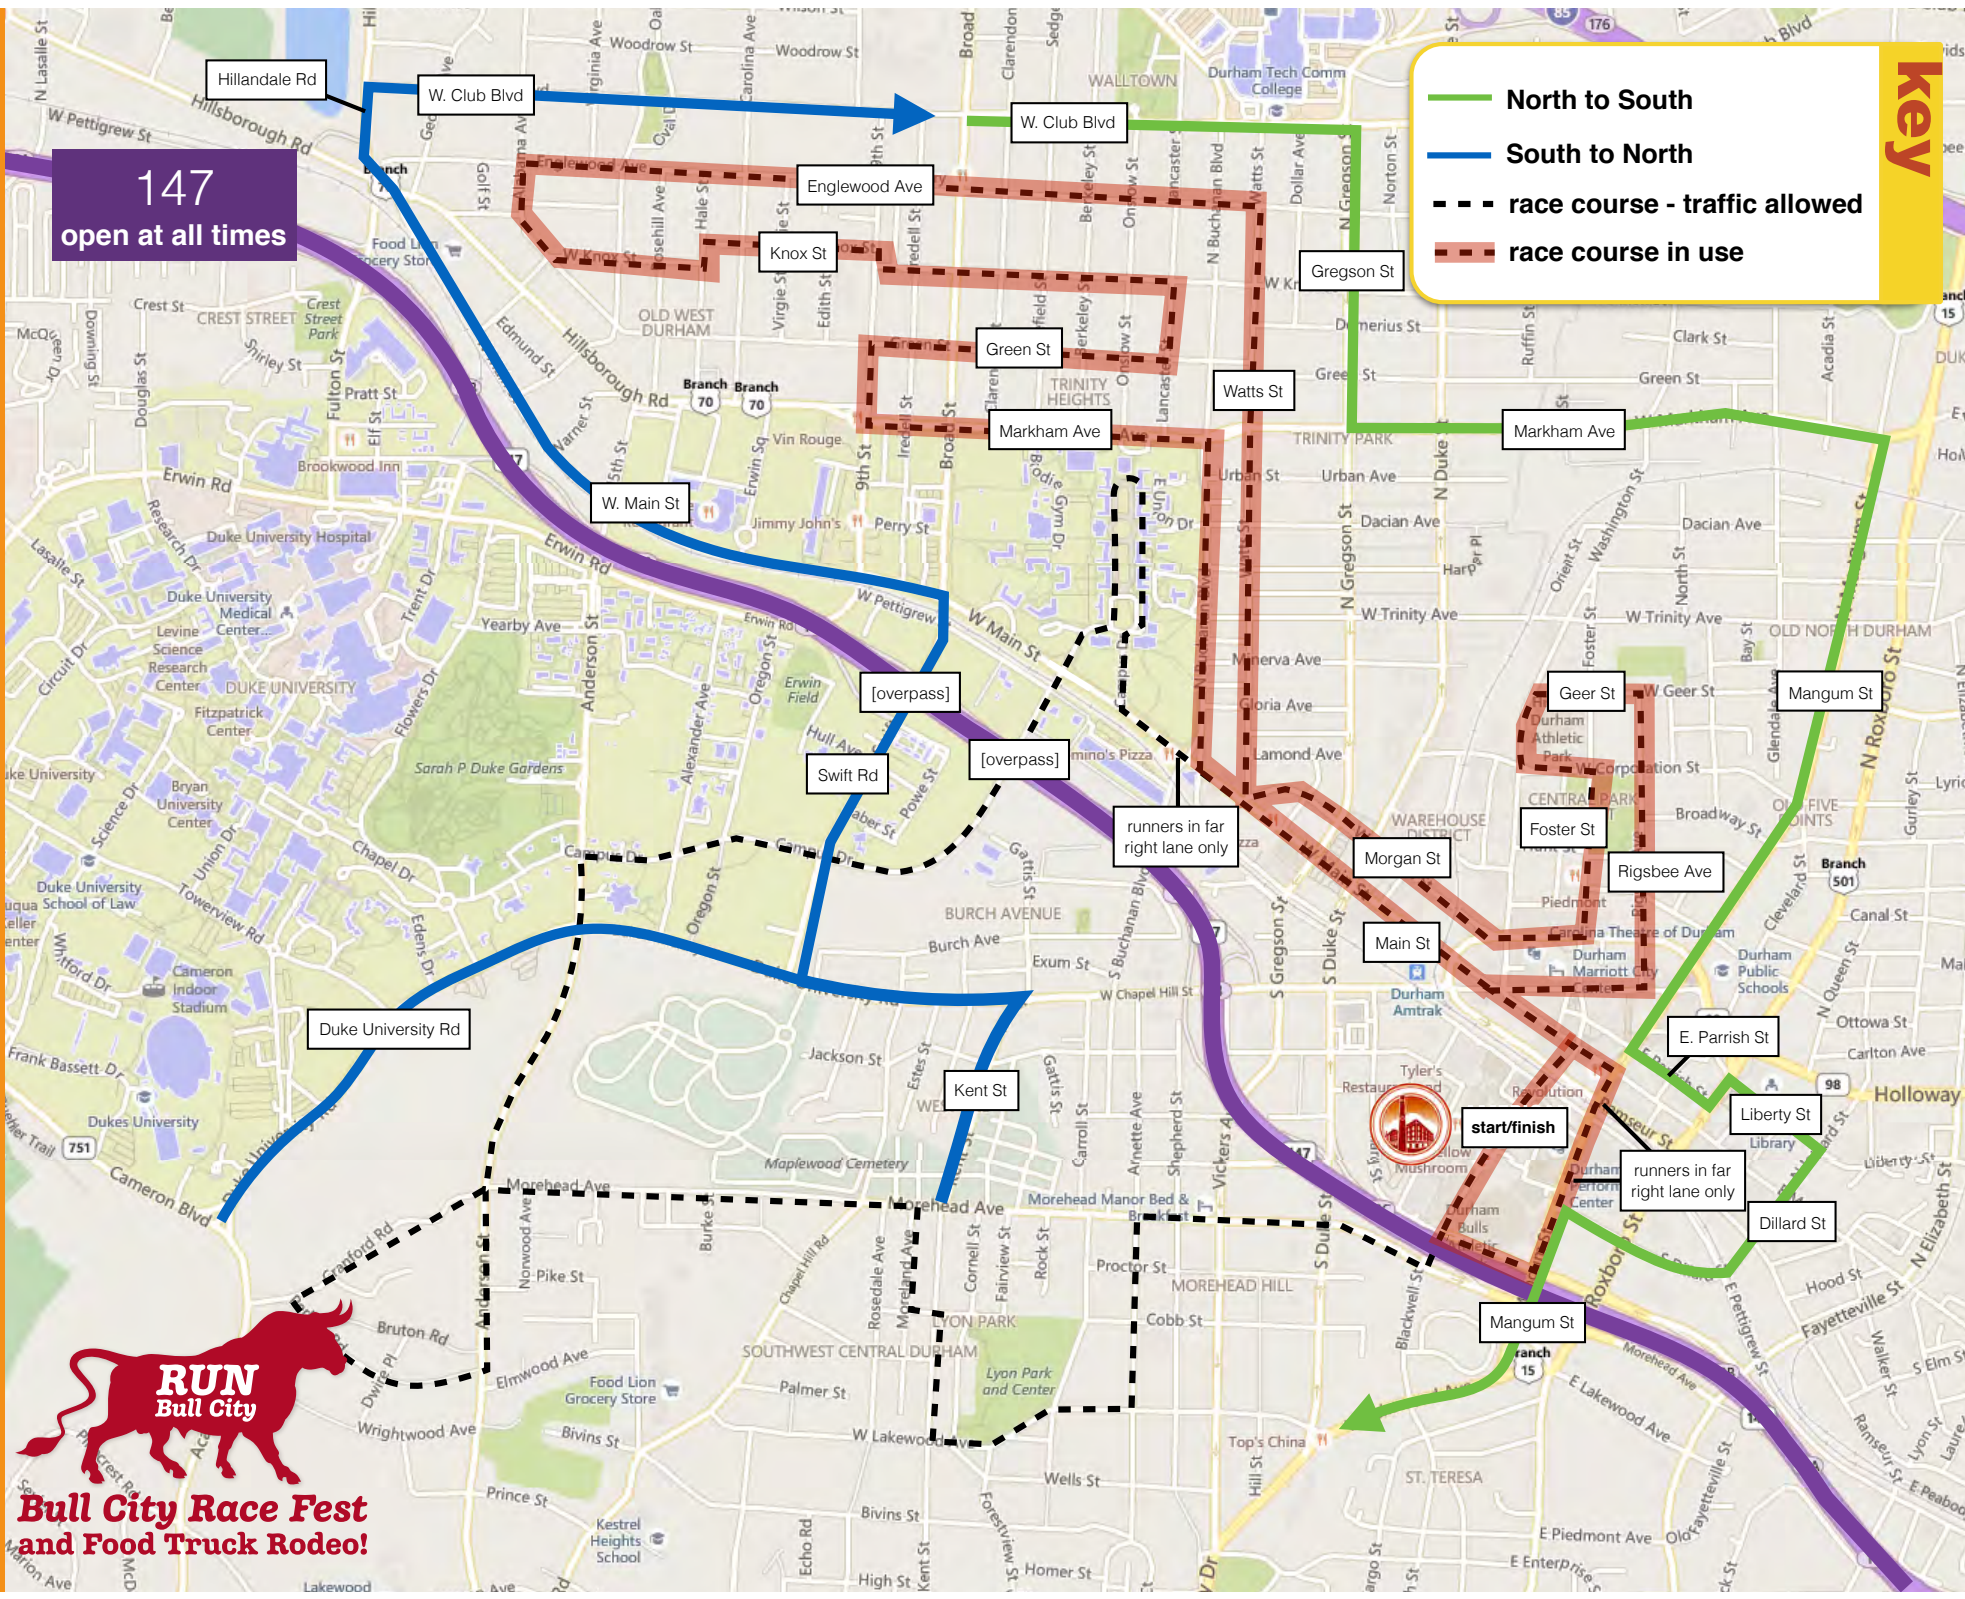

Primary Detour Routes 7:20-8:10 AM

147
open at all times

Key

- North to South
- South to North
- race course - traffic allowed
- race course in use

**Bull City Race Fest
and Food Truck Rodeo!**

Primary Detour Routes 8:10-9:30 AM

147
open at all times

Key

- North to South
- South to North
- West End to Points N. of 147
- - - race course - traffic allowed
- - - race course in use

Bull City Race Fest and Food Truck Rodeo!

Primary Detour Routes 9:30-10:50 AM

147
open at all times

Key

- West End to Points S. of 147
- West End to Points N. of 147
- race course - traffic allowed
- race course in use