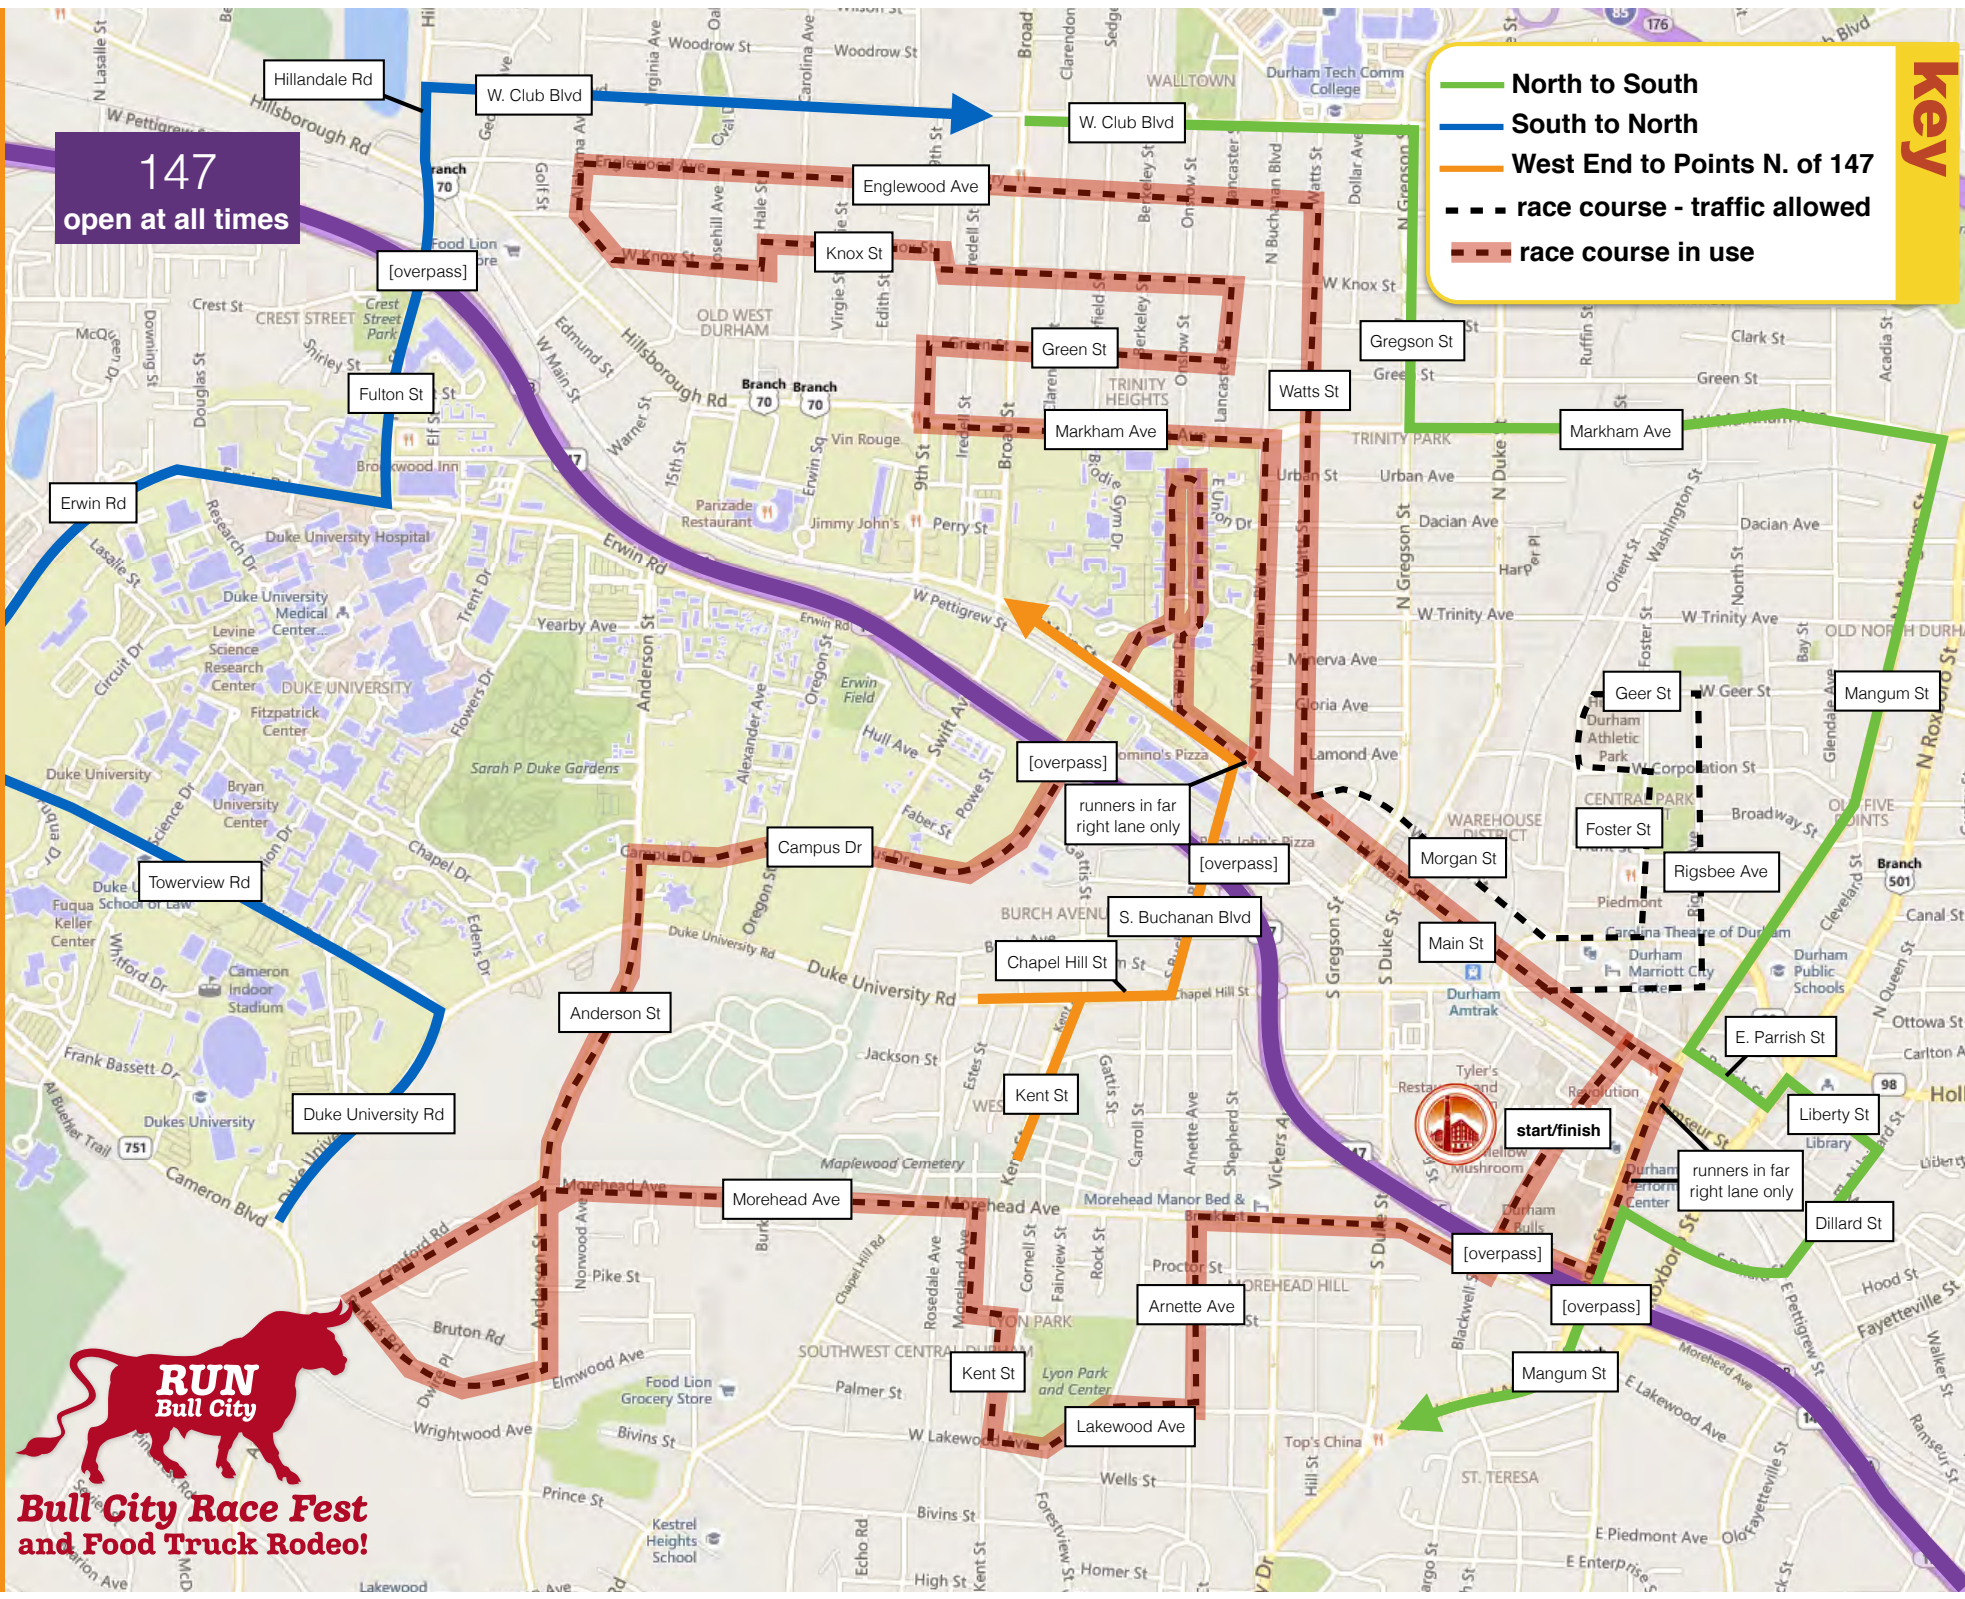

Primary Detour Routes 7:20-8:10 AM

147
open at all times

Key

- North to South
- South to North
- race course - traffic allowed
- race course in use

**Bull City Race Fest
and Food Truck Rodeo!**

Primary Detour Routes 8:10-9:30 AM

147
open at all times

Key

- North to South
- South to North
- West End to Points N. of 147
- - - race course - traffic allowed
- - - race course in use

Bull City Race Fest and Food Truck Rodeo!

Primary Detour Routes 9:30-10:50 AM

147
open at all times

Key

- West End to Points S. of 147
- West End to Points N. of 147
- race course - traffic allowed
- race course in use