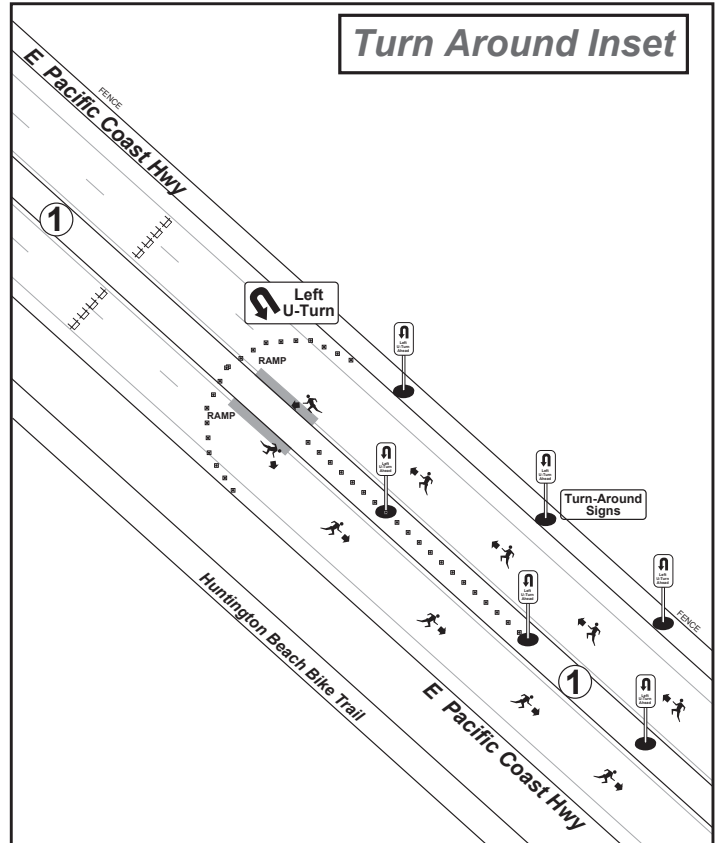

Saturday September 21 2019  
E Pacific Coast Hwy  
Huntington Beach Ca.

Drawing Dated - 07/16/19  
Version 1.2  
The 5K  
COURSE

Turn Around Inset

**LEGEND**

- 10 MILE COURSE
- The START ZONE
- The FINISH FESTIVAL
- MILE MARKERS
- WATER STATIONS
- TOILETS