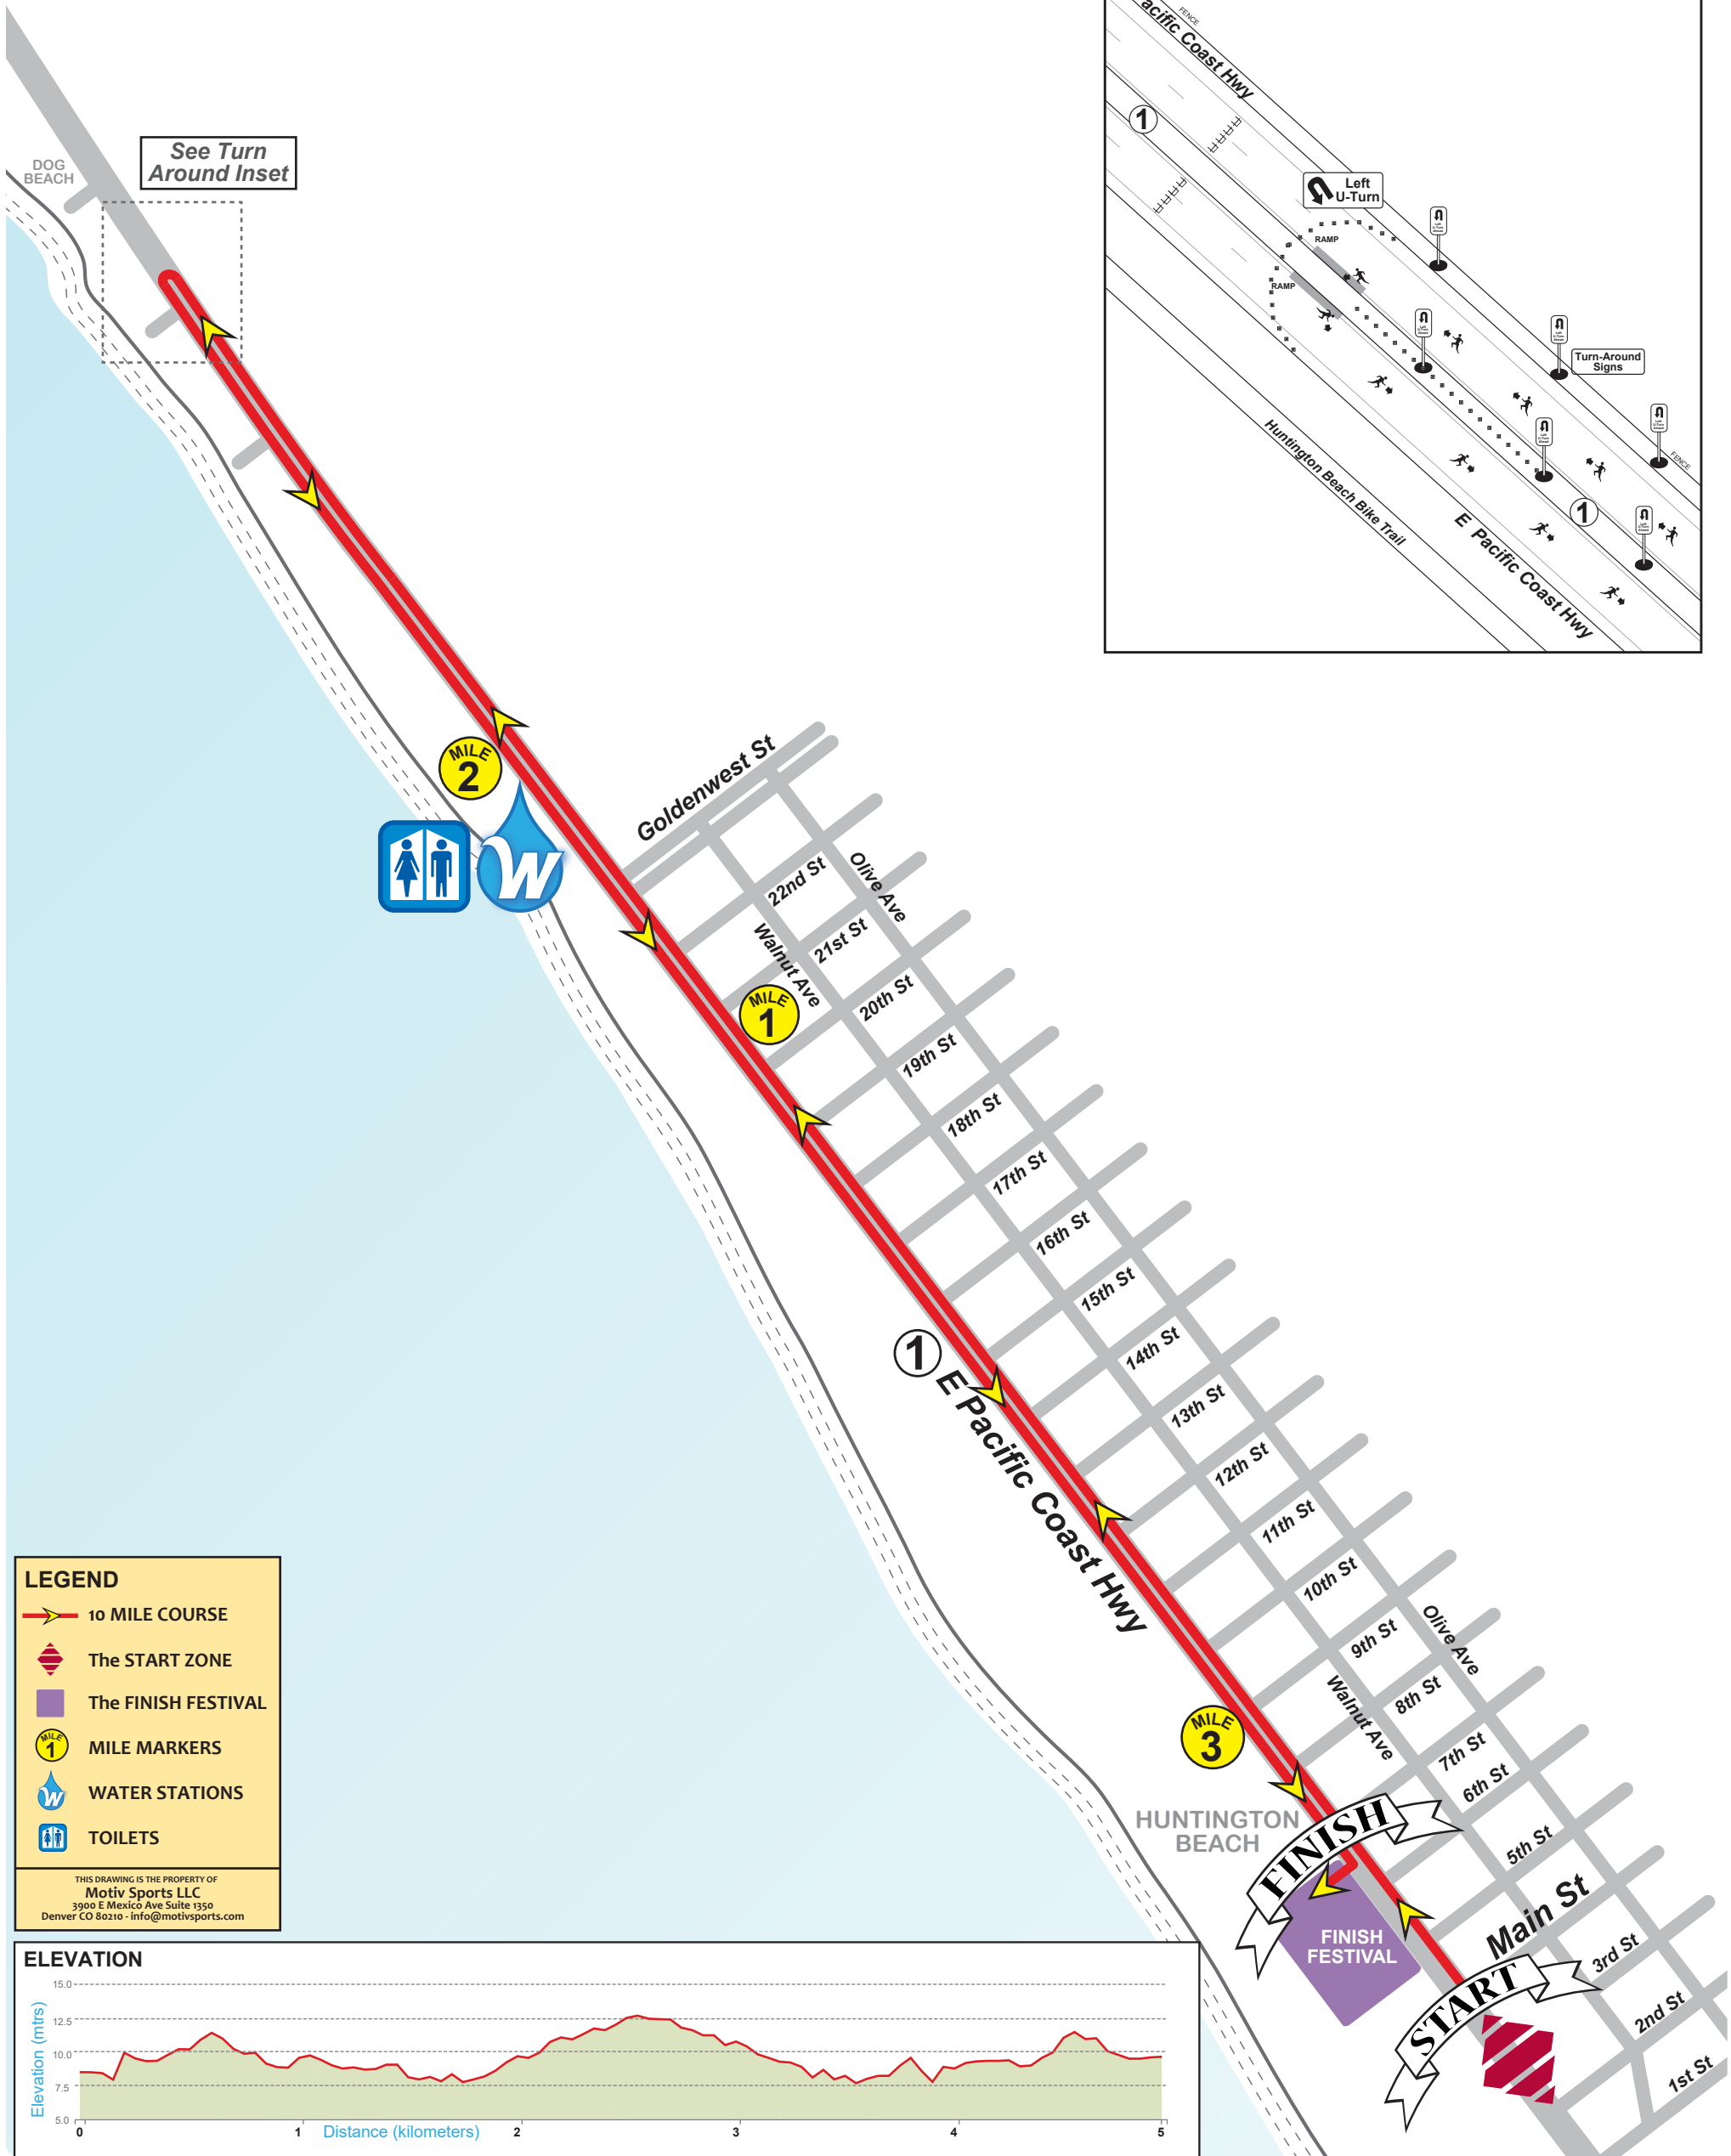

Saturday September 21 2019  
E Pacific Coast Hwy  
Huntington Beach Ca.

Drawing Dated - 07/16/19  
Version 1.2  
The 5K  
COURSE

Turn Around Inset

**LEGEND**

- 10 MILE COURSE
- The START ZONE
- The FINISH FESTIVAL
- MILE MARKERS
- WATER STATIONS
- TOILETS

THIS DRAWING IS THE PROPERTY OF  
Motiv Sports LLC  
3900 E Mexico Ave Suite 1350  
Denver CO 80210 - info@motivsports.com